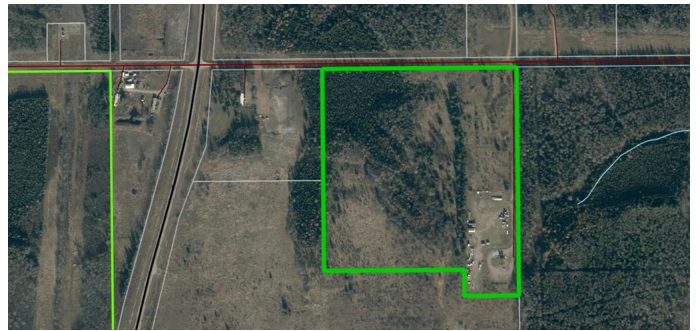

\$575,000 - 13545 Twprd. 664, Lac La Biche

MLS® #A1116751

\$575,000

0 Bedroom, 0.00 Bathroom,
Land on 40.92 Acres

Lac La Biche, Lac La Biche, Alberta

GREAT LOCATION, close to TOWN ! this 40.92 acre parcel located just 3 Km. south of Town and off Highway 36. A great spot to build your own home and enjoy the freedom of acreage living, or to expand your business . Power and gas are at the property line. Also there is a revenue of \$8,000.00 a year from the injection well using almost 7 acres of this property. Seller also has 86 acres connected to this parcel and would be willing to sell as a package!

Essential Information

MLS® #	A1116751
Price	\$575,000
Bathrooms	0.00
Acres	40.92
Type	Land
Sub-Type	Residential Land
Style	Acreage with Residence
Status	Active

Community Information

Address	13545 Twprd. 664
Subdivision	Lac La Biche
City	Lac La Biche
County	Lac La Biche County
Province	Alberta
Postal Code	T0A 2C0