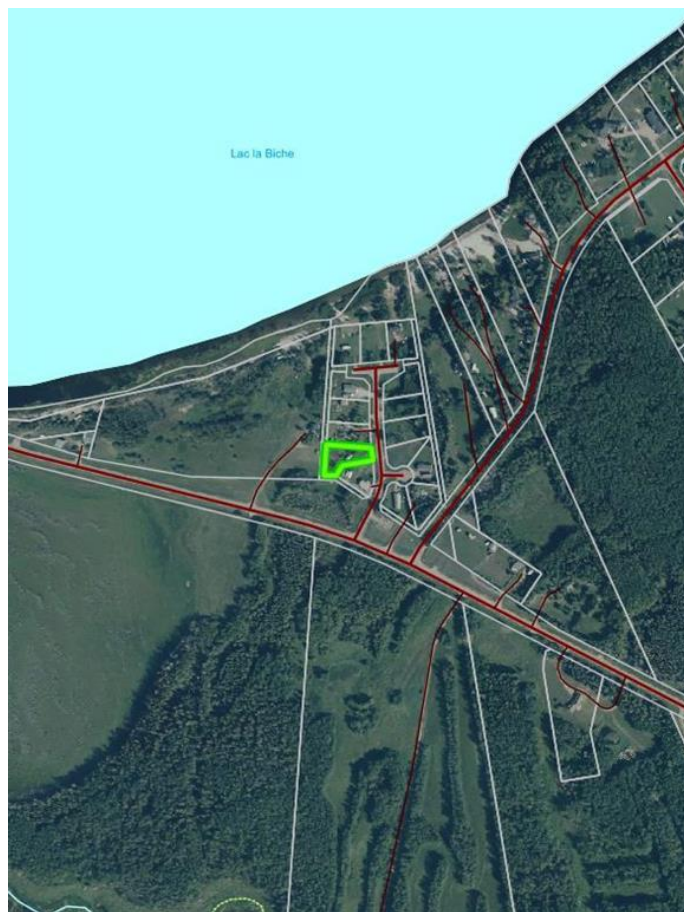

Listing Details

Listing Office

RE/MAX LA BICHE REALTY

Data is supplied by Pillar 9â,,ç MLSÂ® System. Pillar 9â,,ç is the owner of the copyright in its MLSÂ® System. Data is deemed reliable but is not guaranteed accurate by Pillar 9â,,ç. The trademarks MLSÂ®, Multiple Listing ServiceÂ® and the associated logos are owned by The Canadian Real Estate Association (CREA) and identify the quality of services provided by real estate professionals who are members of CREA. Used under license.