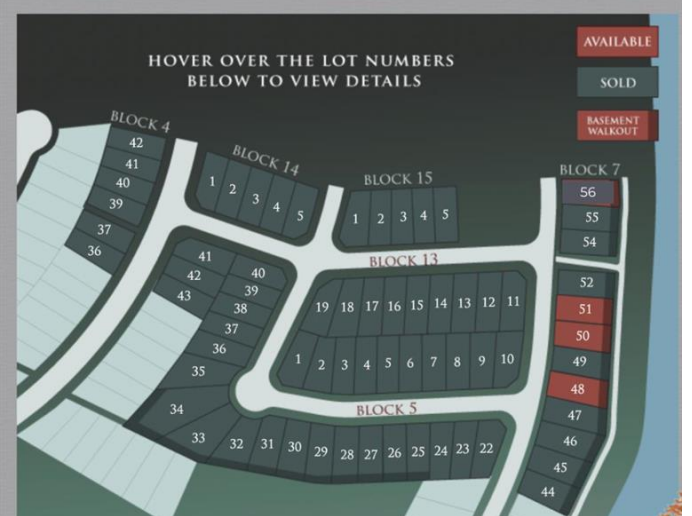

# \$125,386 - 8630 72 Avenue, Grande Prairie

MLS® #A2095353

**\$125,386**

0 Bedroom, 0.00 Bathroom,  
Land on 0.10 Acres

Signature Falls, Grande Prairie, Alberta

Welcome home to Signature Falls! Community and family oriented lots located near a park, walking trails and schools. Build your dream home here! Plenty of lots to choose from. Call your Realtor today to find out more!

## Community Information

Address	8630 72 Avenue
Subdivision	Signature Falls
City	Grande Prairie
County	Grande Prairie
Province	Alberta
Postal Code	T8X 0N9

### PHASE 1 LOT PLANS

Signature Land Detailed Map  
**DISCLAIMER:** Lot Prices and Dimensions are not guaranteed to be accurate, please confirm all information before purchasing.

Listing Office

RE/MAX Grande Prairie