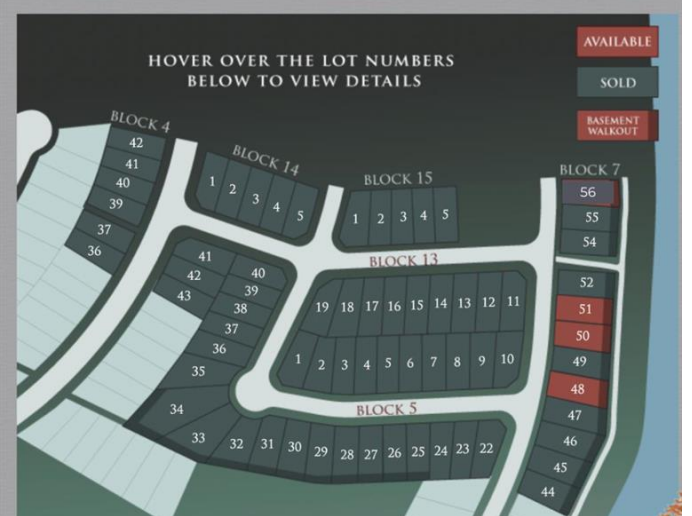

\$129,201 - 8570 72 Avenue, Grande Prairie

MLS® #A2095470

\$129,201

0 Bedroom, 0.00 Bathroom,
Land on 0.12 Acres

Signature Falls, Grande Prairie, Alberta

Welcome home to Signature Falls! Community and family oriented lots located near a park, walking trails and schools. Build your dream home here! Plenty of lots to choose from. Call your Realtor today to find out more!

Essential Information

MLS® #	A2095470
Price	\$129,201
Bathrooms	0.00
Acres	0.12
Type	Land
Sub-Type	Residential Land
Status	Active

Community Information

Address	8570 72 Avenue
Subdivision	Signature Falls
City	Grande Prairie
County	Grande Prairie
Province	Alberta
Postal Code	T8X 0N9

Additional Information

Date Listed	November 27th, 2023
Days on Market	471
Zoning	RG

Listing Details

PHASE 1 LOT PLANS

Signature Land Detailed Map
DISCLAIMER: Lot Prices and Dimensions are not guaranteed to be accurate, please confirm all information before purchasing.