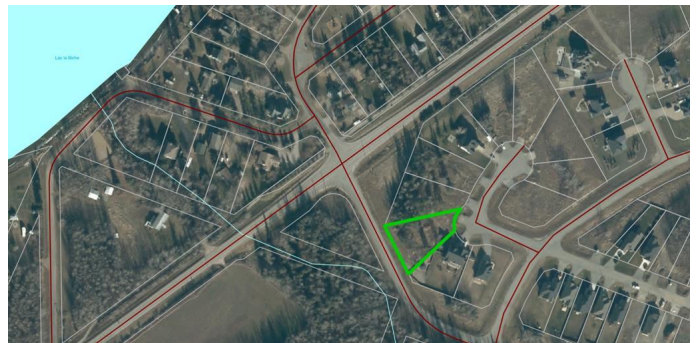

# \$89,900 - 107 13348 Twp Rd 672a, Lac La Biche

MLS® #A2108182

**\$89,900**

0 Bedroom, 0.00 Bathroom,  
Land on 0.50 Acres

NONE, Lac La Biche, Alberta

Looking to build your dream home? Look no further than this 1/2 acre lot at Churchill Gates.

Close to walking trails, lake and Golf course. Subdivision is connected to Municipal Services, Natural Gas, Power and Telus Fibre Internet

## Community Information

Address	107 13348 Twp Rd 672a
Subdivision	NONE
City	Lac La Biche
County	Lac La Biche County
Province	Alberta
Postal Code	T0A 2C0

## Exterior

Lot Description	Cleared, Standard Shaped Lot
-----------------	------------------------------