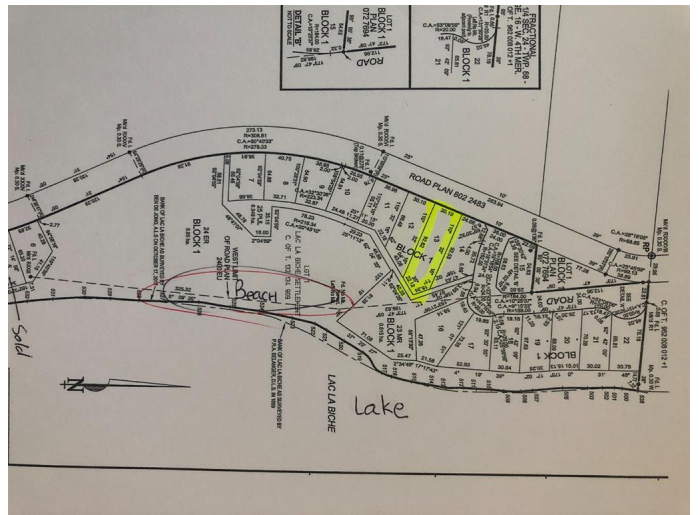

\$139,000 - Lot 13 Campsite Road, Plamondon

MLS® #A2112333

\$139,000

0 Bedroom, 0.00 Bathroom,
Land on 0.74 Acres

NONE, Plamondon, Alberta

Reduced in price ...NO BUILDING RESTRICTIONS AND RV'S PERMITTED!
Welcome to Amity Beach located on the west shore of Lac La Biche Lake near Plamondon White Sands Resort, this LAKEFRONT is just 2.5 hours from Fort McMurray or 2 hours drive north of Edmonton. With unobstructed views and lakefront access to a white sandy beach, this is the place you are going to want to spend your summer days. This .73 acre lot has 72 feet on the lakefront side and power and gas at the property line. There is an environmental reserve between the lot and the lake, this is still considered lakefront as no one can build in front of you. GST applicable.

Essential Information

MLS® #	A2112333
Price	\$139,000
Bathrooms	0.00
Acres	0.74
Type	Land
Sub-Type	Residential Land
Status	Active

Community Information

Address	Lot 13 Campsite Road
Subdivision	NONE
City	Plamondon
County	Lac La Biche County

Province Alberta
Postal Code T0A 2T0

Amenities

Utilities Electricity at Lot Line, Natural Gas at Lot Line
Is Waterfront Yes
Waterfront Waterfront

Exterior

Lot Description Brush, Greenbelt, Level, Waterfront