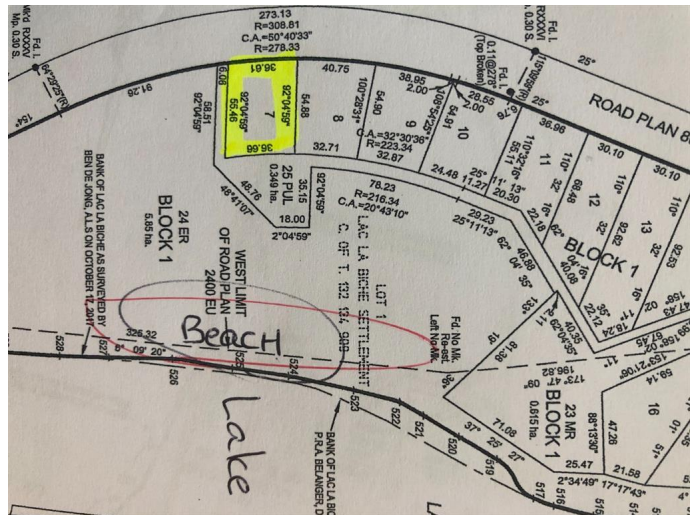

# \$99,000 - Lot 7 And 8 Campsite Road, Plamondon

MLS® #A2122017

**\$99,000**

0 Bedroom, 0.00 Bathroom,  
Land on 1.00 Acres

NONE, Plamondon, Alberta

What a deal, two lots for \$99,000! Located at Amity Beach on the west shores of Lac La Biche lake. Minutes to Plamondon White Sands and a new county boat launch. This property would be excellent to buy with friends as the lots are titled separately, but adjacent to one another. The lots are considered lakefront as a large environmental reserve exists between the lots and the lake, however, it's just a short walk to the water where you can park yourself on a private sandy beach. GST applicable.

## Community Information

Address	Lot 7 And 8 Campsite Road
Subdivision	NONE
City	Plamondon
County	Lac La Biche County
Province	Alberta
Postal Code	T0A 2T0

## Amenities

Is Waterfront	Yes
Waterfront	Waterfront

## Exterior

Lot Description	Brush, Greenbelt, Waterfront
-----------------	------------------------------