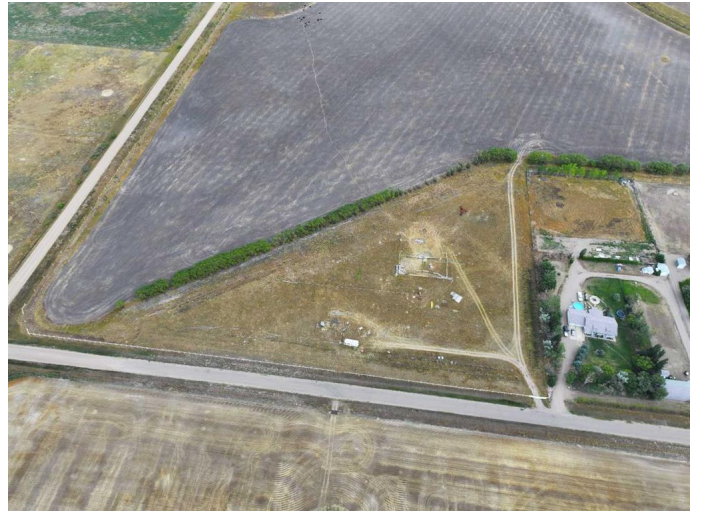

Fully fenced property with a shelterbelt for
privacy

Three productive water wells (22 GPM, 44
GPM, and 220+ GPM)

Potential for subdivision into 2-3 lots

Ideal for a greenhouse or market garden with
abundant water resources

Additionally, an adjoining 300 acres is also
available for those seeking a larger
investment. Don't miss out on this
exceptional opportunity!

Essential Information

MLS® #	A2163238
Price	\$624,000
Bathrooms	0.00
Acres	5.86
Type	Land
Sub-Type	Residential Land
Status	Active