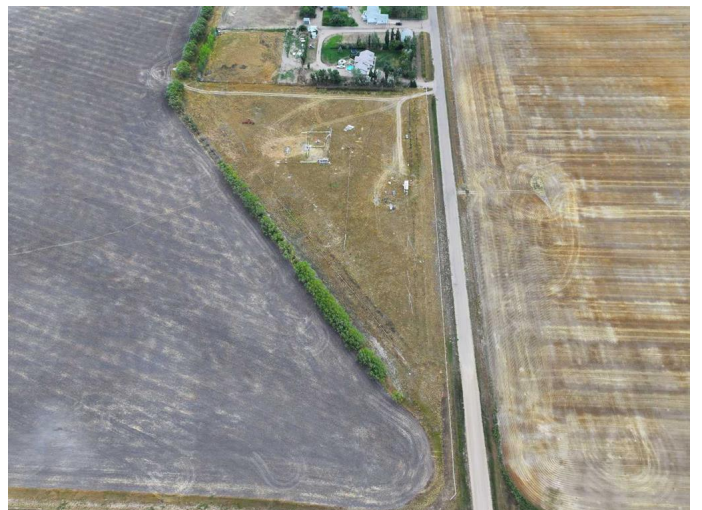

Fully fenced property with a shelterbelt for
privacy

Three productive water wells (22 GPM, 44
GPM, and 220+ GPM)

Potential for subdivision into 2-3 lots

Ideal for a greenhouse or market garden with
abundant water resources

Additionally, an adjoining 300 acres is also
available for those seeking a larger
investment. Don't miss out on this
exceptional opportunity!

Essential Information

MLS® #	A2163238
Price	\$624,000
Bathrooms	0.00
Acres	5.86
Type	Land
Sub-Type	Residential Land
Status	Active