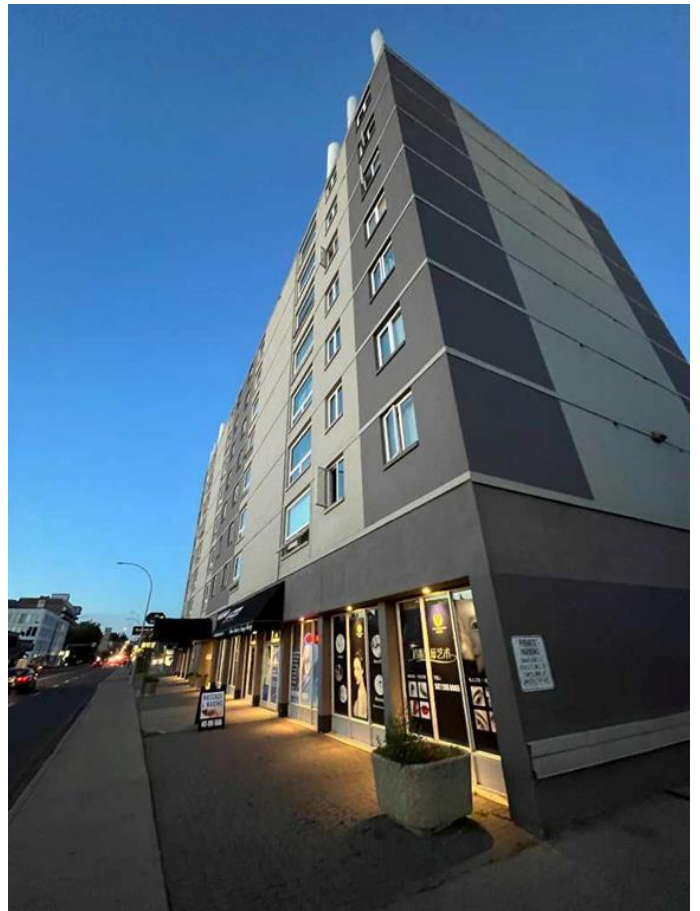

\$239,900 - 701, 314 14 Street Nw, Calgary

MLS® #A2172756

\$239,900

2 Bedroom, 1.00 Bathroom, 765 sqft
Residential on 0.00 Acres

Hillhurst, Calgary, Alberta

In the sought-after community of Hillhurst, this spacious 2-bedroom corner END UNIT is located on the QUIET side of the building on the 7th floor. It overlooks the trees and offers exceptional city views day and night. The renovation opened up the wall from the kitchen to the living room. Features include all laminate flooring, ceramic tile in the bathroom, and vinyl windows. There is secure outside bike storage and a card-operated laundry system on EACH FLOOR. One assigned parking stall. This well-kept building is situated in the KENSINGTON area, just minutes from the river pathways and all amenities. Great value!

Community Information

Address 701, 314 14 Street Nw
Subdivision Hillhurst
City Calgary
County Calgary
Province Alberta
Postal Code T2N 1Z8

Amenities

Amenities Elevator(s), Parking, Coin La
Parking Spaces 1
Parking Stall